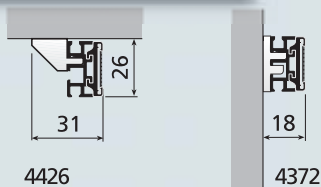

INSTALLAZIONI INSTALLATIONS

BASIC 441

ROTARY 439

BASIC 419

BASIC 414-427

ROTARY 442

ROTARY 444-445

ROTARY 449