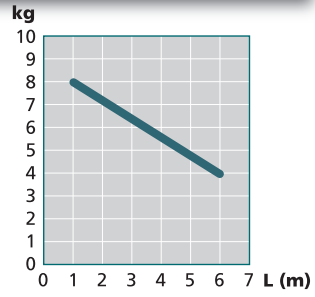

SISTEMI A CORDA / CORD-DRAWN SYSTEMS

ROUND 468