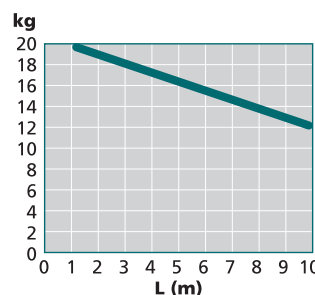

SISTEMI A STRAPPO / HAND-DRAWN CURTAIN SYSTEMS