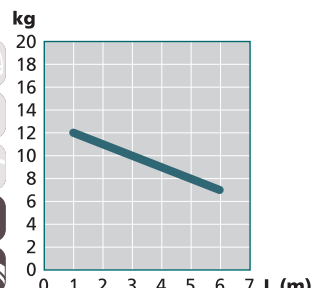

SISTEMI A CORDA / CORD-DRAWN SYSTEMS

ARCO 490