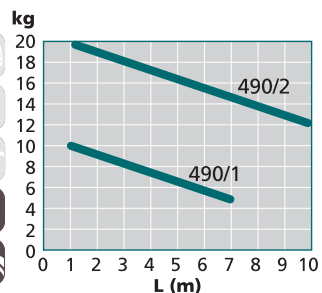

SISTEMI A CORDA / CORD-DRAWN SYSTEMS